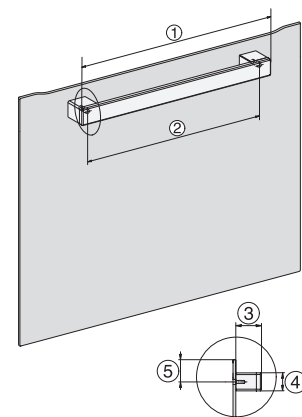

### Sütő

– modern design, hálózatra kapcsolás, PerfectClean és FlexiClip kihúzható sín.

installation H7000 XL, installation drawing

side view H7000 XL, installation drawings

built-in H7000 XL, installation drawing

H226x-1B/BP/E/EP/I/IP, H2x6xB/BP, H7x6xB/BP/BPX, installation drawings

side view H7000 XL build-under, installation drawing

H2465B, H2465BP, H2466B, H2466BP, H2467B, H2467BP, H2468B, H2468BP, installation drawings