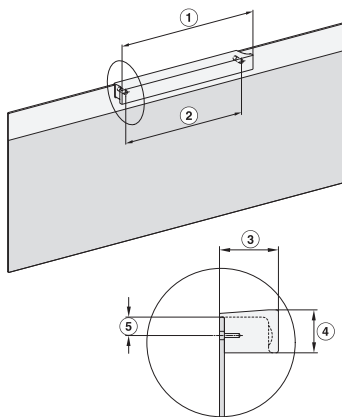

H 7890 BP

90 cm széles sütő

– kombinálható design, húsmaghőmérő túvel és BrillantLight funkcióval.

built-in H7000 90, installation drawing

built-in H7000 90 build-under, installation drawing

installation H7000 90, installation drawing

H7890BP, installation drawings

side view H7000 90, installation drawing

side view H7000 90 build-under, installation drawings