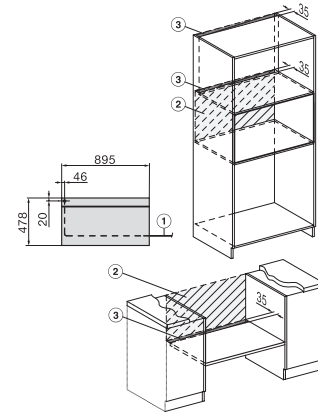

H 7890 BP

90 cm széles sütő

– kombinálható design, húsmaghőmérő túvel és BrillantLight funkcióval.

built-in H7000 90, installation drawing

built-in H7000 90 build-under, installation drawing

installation H7000 90, installation drawing

H7890BP, installation drawings

side view H7000 90, installation drawing

side view H7000 90 build-under, installation drawings