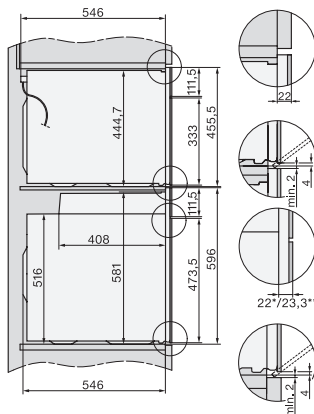

H 7464 BPX

Fogantyú nélküli sütő

– tökéletesen kombinálható design, húsmaghőmérő tüllel és LED-világítással.

installation H7000 XL, installation drawing

side view H7000 XL, installation drawings

built-in H7000 XL, installation drawing

H226x-1B/BP/E/EP/I/IP, H2x6xB/BP, H7x6xB/BP/BPX, H2x6xB, installation drawings

H226x-1B/BP/E/EP/I/IP, H2760B/BP, H28x0B/BP, H7x40BM/BMX, H7x6xB/BP/BPX, installation drawings

side view H7000 XL build-under, installation drawing

H2xxx-1 B/BP/E/I/IP, H7xxx B/BP/BM/BMX, installation drawings

H2xxx-1 B/BP/E/I/IP, H7xxx B/BP/BM/BMX, installation drawings