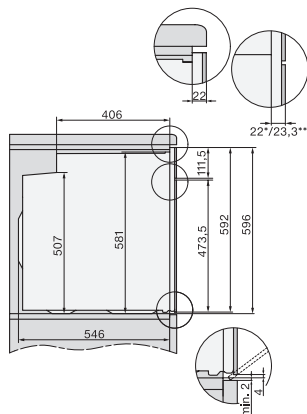

H 7464 BPX

Fogantyú nélküli sütő

– tökéletesen kombinálható design, húsmaghőmérő tüllel és LED-világítással.

installation H7000 XL, installation drawing

side view H7000 XL, installation drawings

built-in H7000 XL, installation drawing

H226x-1B/BP/E/EP/I/IP, H2x6xB/BP, H7x6xB/BP/BPX, H2x6xB, installation drawings

H226x-1B/BP/E/EP/I/IP, H2760B/BP, H28x0B/BP, H7x40BM/BMX, H7x6xB/BP/BPX, installation drawings

side view H7000 XL build-under, installation drawing

H2xxx-1 B/BP/E/I/IP, H7xxx B/BP/BM/BMX, installation drawings

H2xxx-1 B/BP/E/I/IP, H7xxx B/BP/BM/BMX, installation drawings